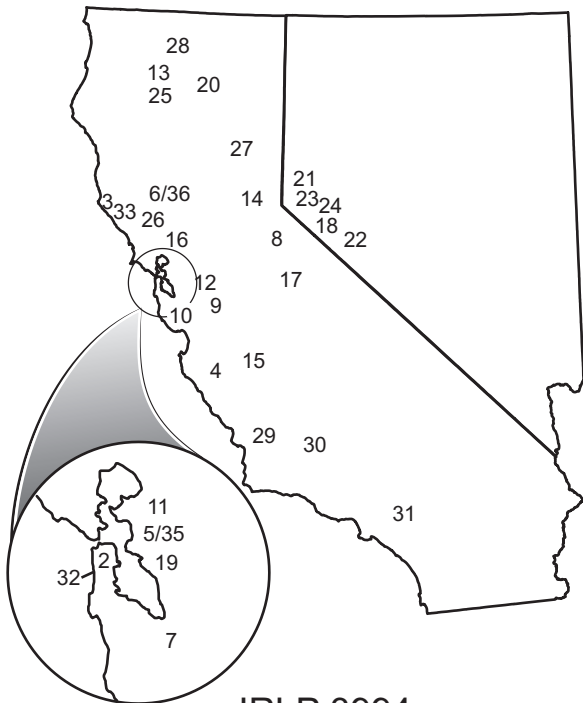

CARLA Sys #	Freq & Offset	Local PL	Link PL	Name/City
1	147.600s	N/A	100.0	Various
2	442.075+	100.0	162.2	SF Bay Area, DT San Francisco, CA
3	443.075+	100.0	173.8	No. Coast, Pt.Arena
4	442.075+	114.8	167.9	Salinas Valley, Greenfield, CA
5	443.050+	114.8	173.8	SF Bay Area & East Bay, Orinda, CA
6	443.075+	114.8	167.9	N. Sac. Valley, Stonyford/Willows, CA
7	443.075+	123.0	162.2	San Jose Metro, San Jose, CA
8	442.075+	127.3	151.4	Lake Tahoe, Meyers, CA
9	442.075+	123.0	173.8	San Joaquin Valley, Westley, CA
10	443.475+	123.0	173.8	Monterey Bay & Santa Clara Valley, New Almaden, CA
11	443.475+	114.8	162.2	Central Contra Costa, Walnut Creek, CA
12	442.075+	103.5	156.7	Livermore & Tri-Valley, Pleasanton, CA
13	442.075+	114.8	167.9	Shasta Lake & Redding, Lakehead, CA
14	443.475+	100.0	156.7	Western Sierra Nevada, Cisco Grove, CA
15	440.750+	114.8	162.2	Southern Central Valley, Coalinga, CA
16	440.750+	107.2	173.8	Sacramento Valley, Vacaville, CA
17	443.475+	103.5	151.4	San Joaquin Valley, Sonora, CA
18	443.475+	110.9	167.9	Carson/Antelope/Smith Valley, Topaz, NV
19	443.325+	114.8	173.8	SF Bay Area & Tri-Valley, Hayward, CA
20	440.750+	123.0	156.7	North California, Burney, CA
21	440.750+	127.3	156.7	Reno & Sparks Metro, Reno, NV
22	440.725+	127.3	156.7	Western-Central Nevada, Hawthorne, NV
23	441.550+	127.3	156.7	Tahoe & Reno-Carson, Incline/Reno, NV
24	443.325+	127.3	156.7	Carson City, NV
25	444.325+	100.0	173.8	Redding, CA
26	443.475+	110.9	167.9	Sonoma Co, Geyserville, CA
27	440.725+	100.0	173.8	Quincy, CA
28	443.475+	107.2	173.8	McCloud, CA
29	443.500+	100.0	162.2	San Luis Obispo, CA
30	444.900+	127.3	162.2	Mt. Abel/Cerro Noroeste, Bakersfield/Cuyama
31	448.080-	88.5	162.2	Santiago Pk., Los Angeles / Southland
32	440.725+	114.8	167.9	Pacifica, CA
33	147.000+	114.8	173.8	Gualala, CA
35	146.850-	103.5	162.2	SF Bay Area & East Bay, Orinda, CA
36	146.115+	123.0	173.8	N. Sac. Valley, Stonyford/Willows, CA

IRLP 3994
ECHOLINK 360571
www.carlaradio.net

P.O. Box 1741
San Leandro, CA 94577